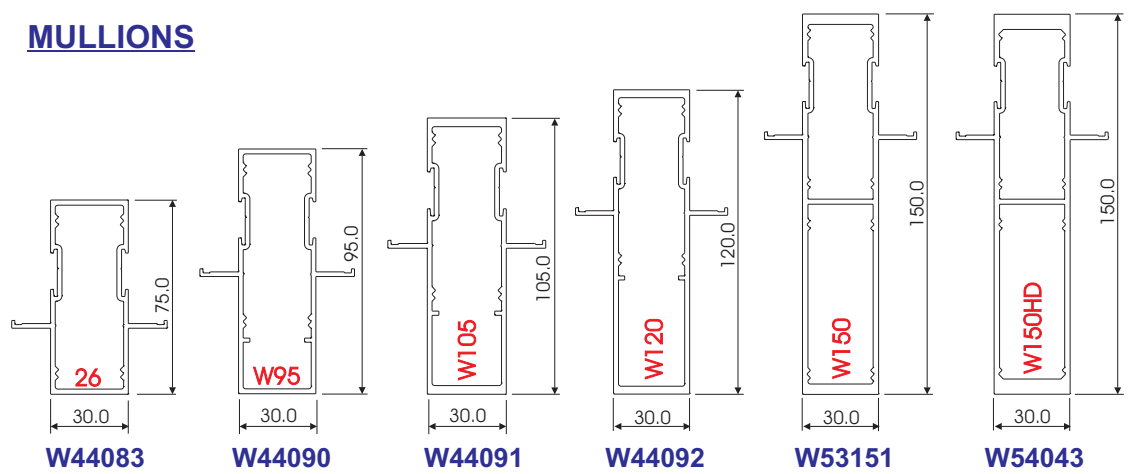

CLIP 44 SHOP FRONT SYSTEM

Regular Shopfront Frame

Single Corner Post Shopfront Frame

FRAMES

MULLIONS

GLAZING

HEAD & SILL RAILS

DOOR STILES