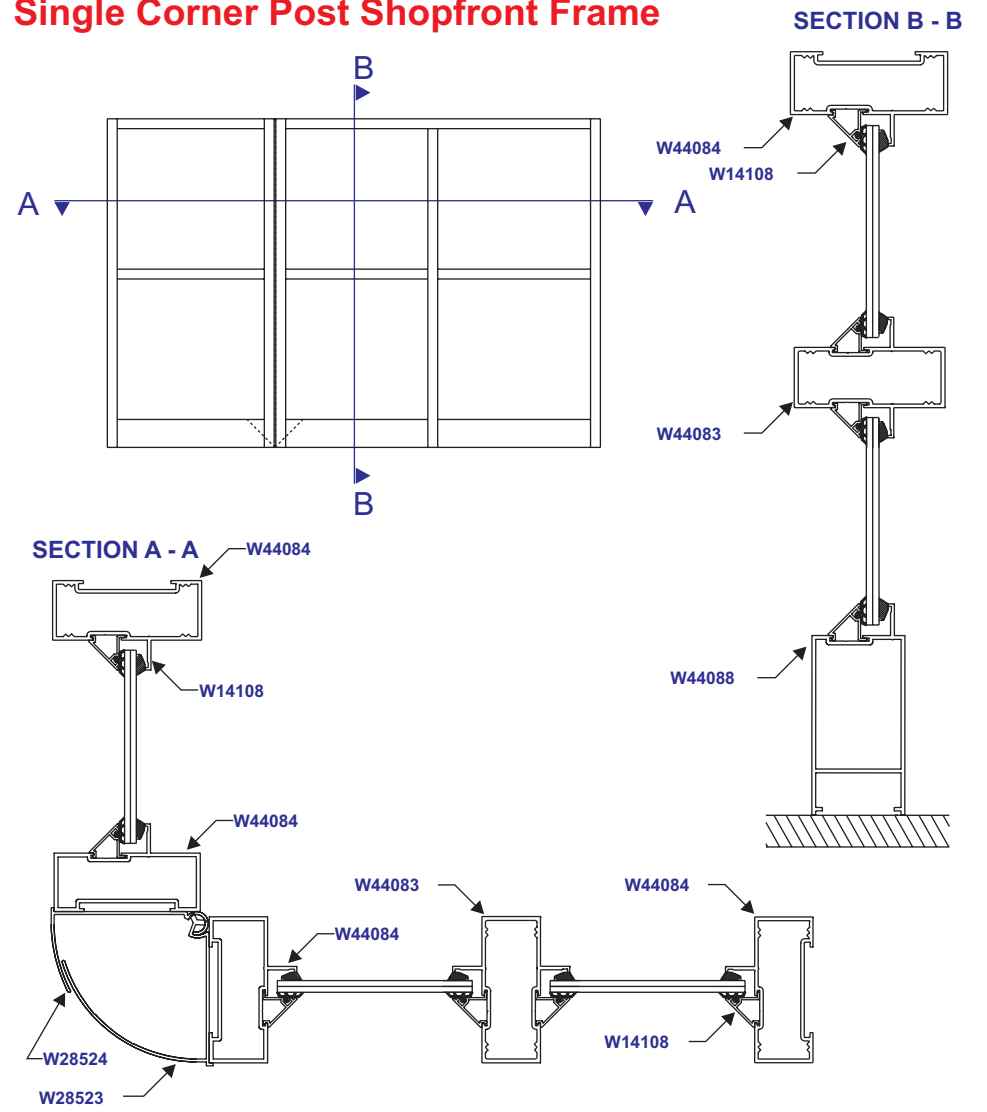

CLIP 44 SHOP FRONT SYSTEM

Regular Shopfront Frame

Single Corner Post Shopfront Frame

FRAMES

MULLIONS

GLAZING

HEAD & SILL RAILS

DOOR STILES