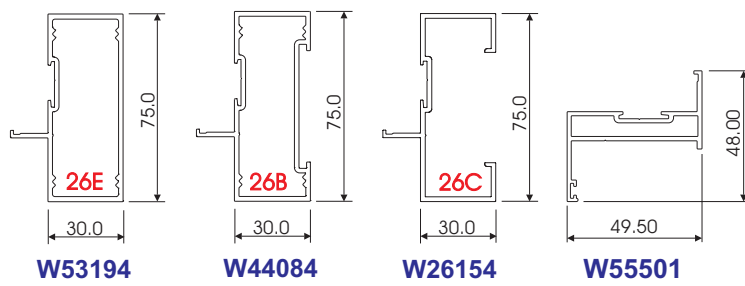

CLIP 44 SHOP FRONT SYSTEM

Regular Shopfront Frame

Single Corner Post Shopfront Frame

FRAMES

MULLIONS

GLAZING

HEAD & SILL RAILS

DOOR STILES