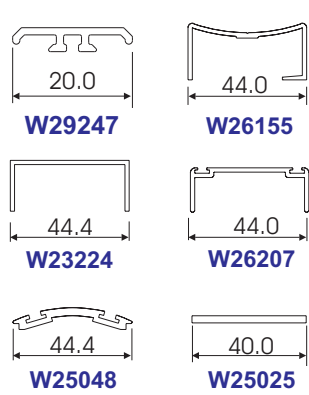

MISCELLANEOUS