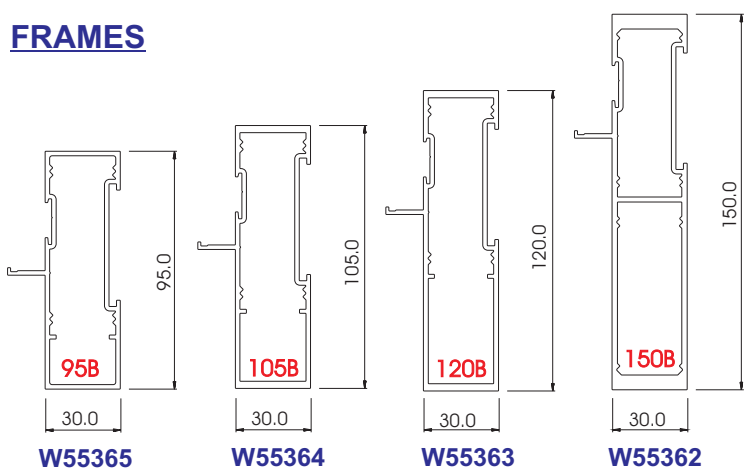

CLIP 44 SHOP FRONT SYSTEM

Regular Shopfront Frame

Single Corner Post Shopfront Frame

FRAMES

MULLIONS

GLAZING

HEAD & SILL RAILS

DOOR STILES