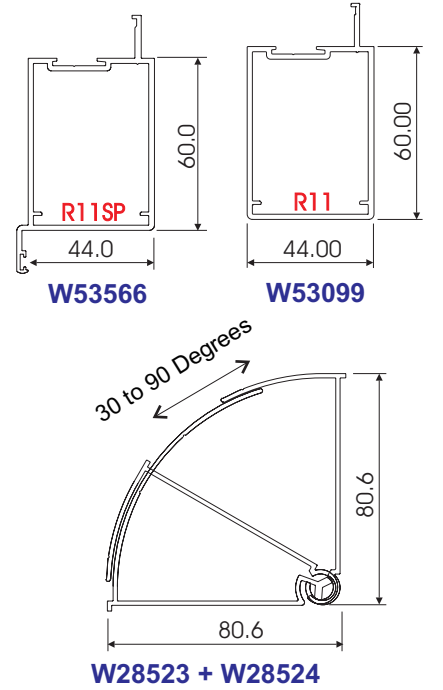

CLIP 44 SHOP FRONT SYSTEM

Regular Shopfront Frame

Single Corner Post Shopfront Frame

FRAMES

MULLIONS

GLAZING

HEAD & SILL RAILS

DOOR STILES