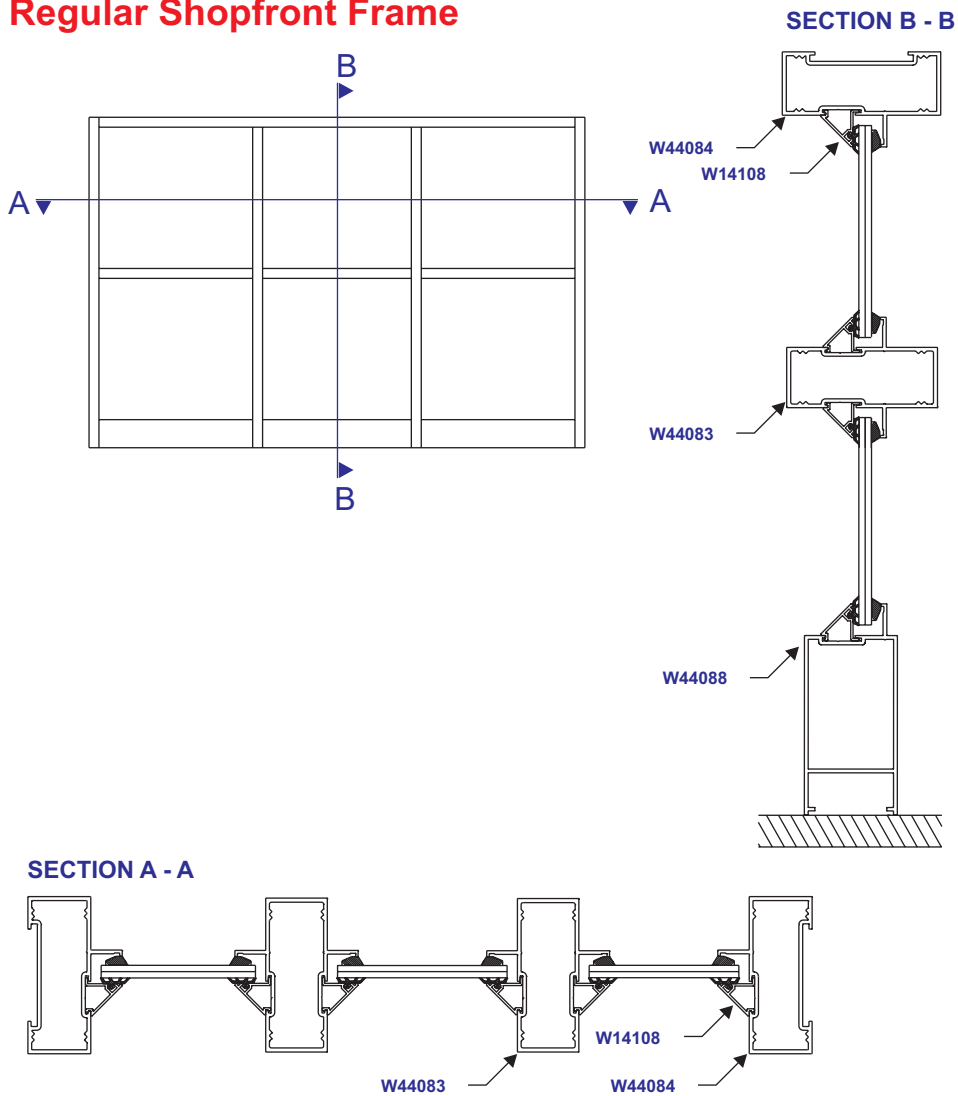

CLIP 44 SHOP FRONT SYSTEM

Regular Shopfront Frame

Single Corner Post Shopfront Frame

FRAMES

MULLIONS

GLAZING

HEAD & SILL RAILS

DOOR STILES