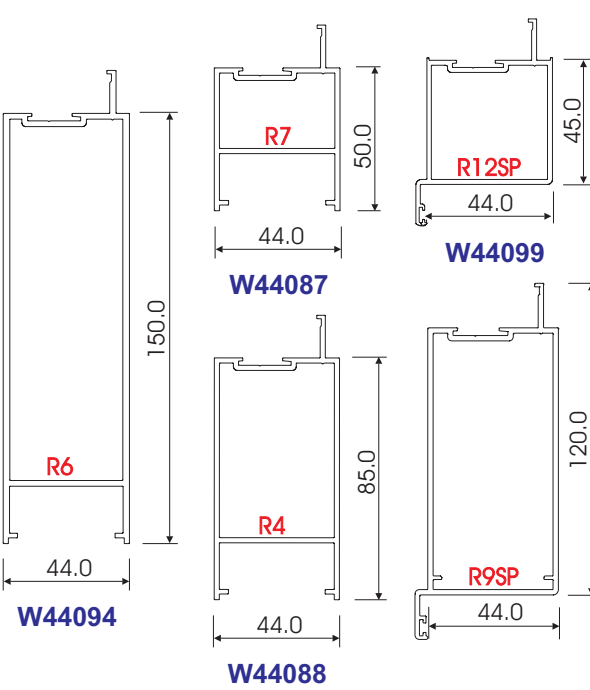

CLIP 44 SHOP FRONT SYSTEM

Regular Shopfront Frame

Single Corner Post Shopfront Frame

FRAMES

MULLIONS

GLAZING

HEAD & SILL RAILS

DOOR STILES