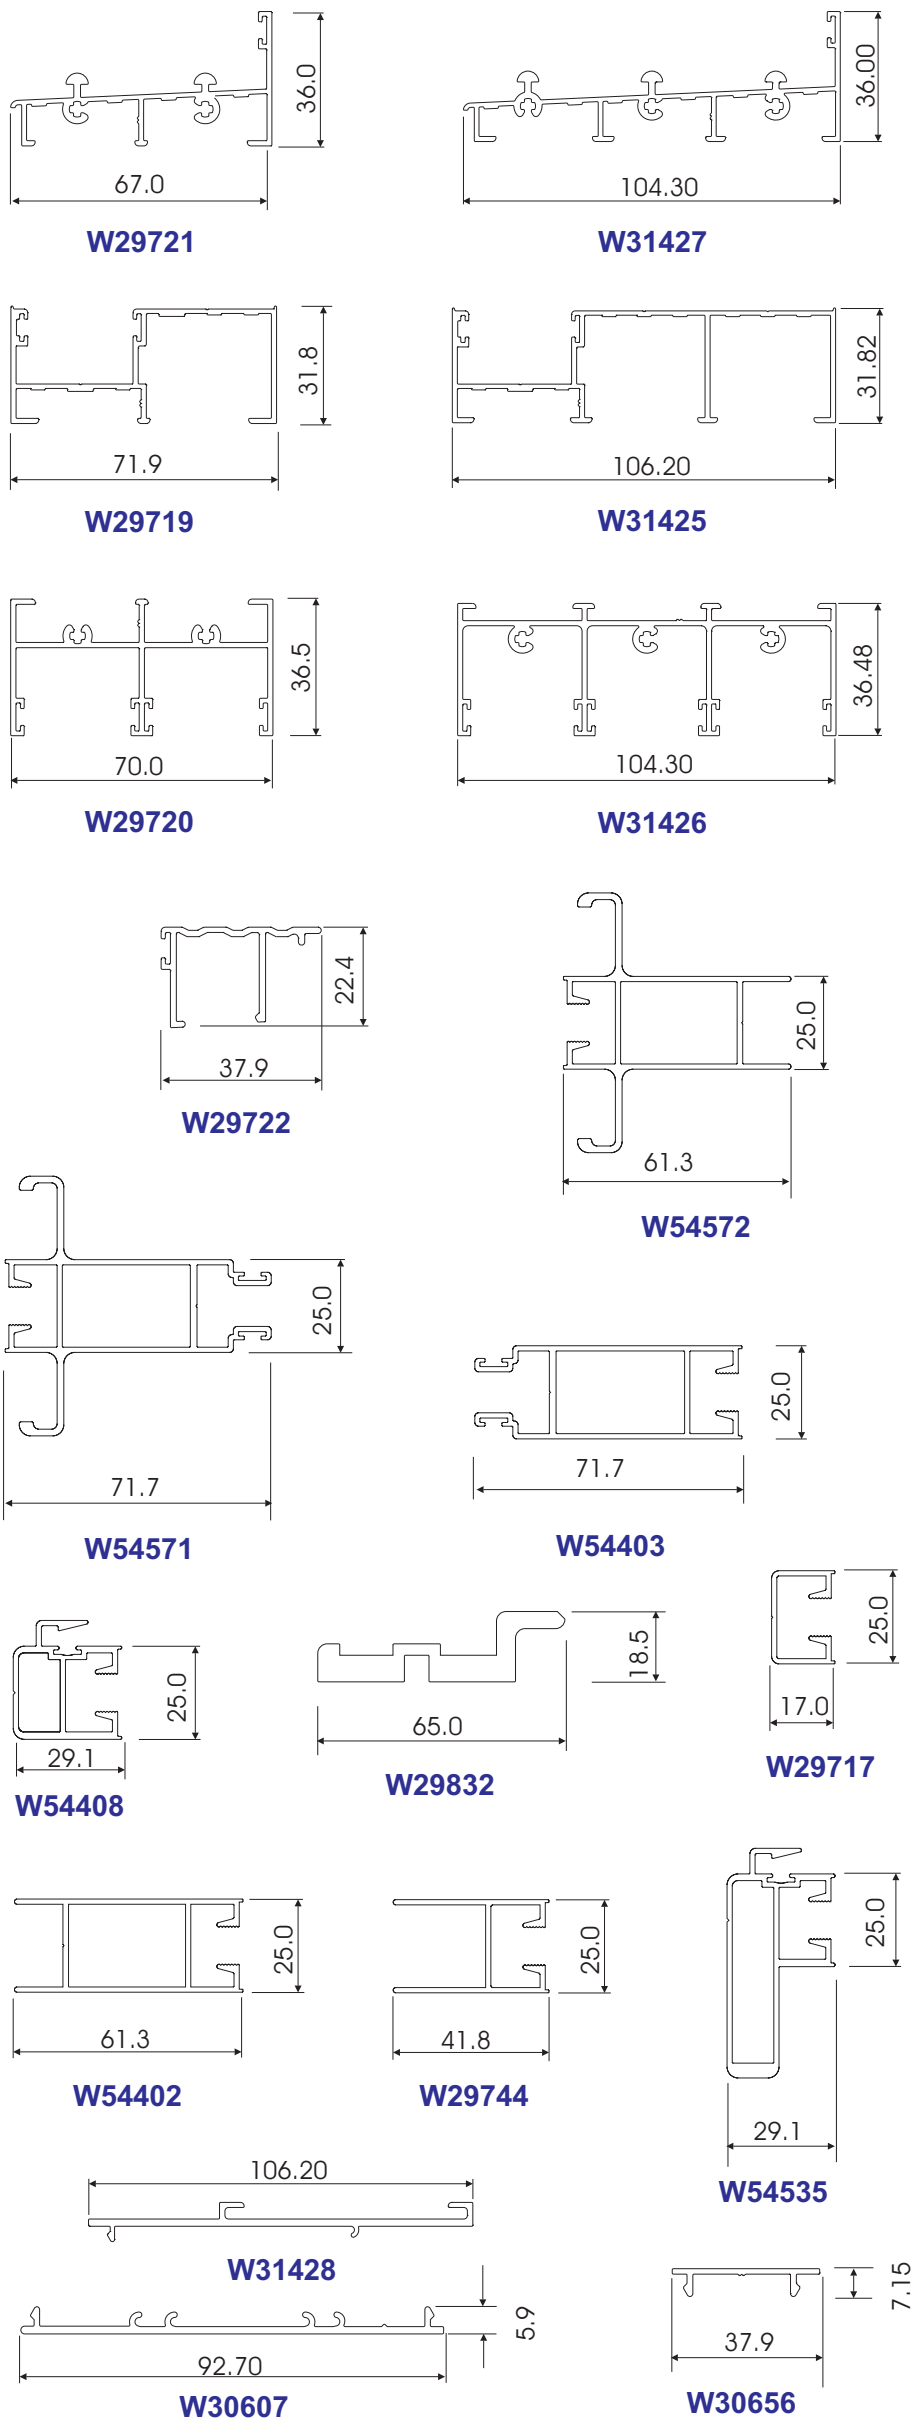

700 SERIES WALL CHART

2 Pane Slider Assembly

SECTION A - A

4 Pane Slider Assembly

SECTION A - A