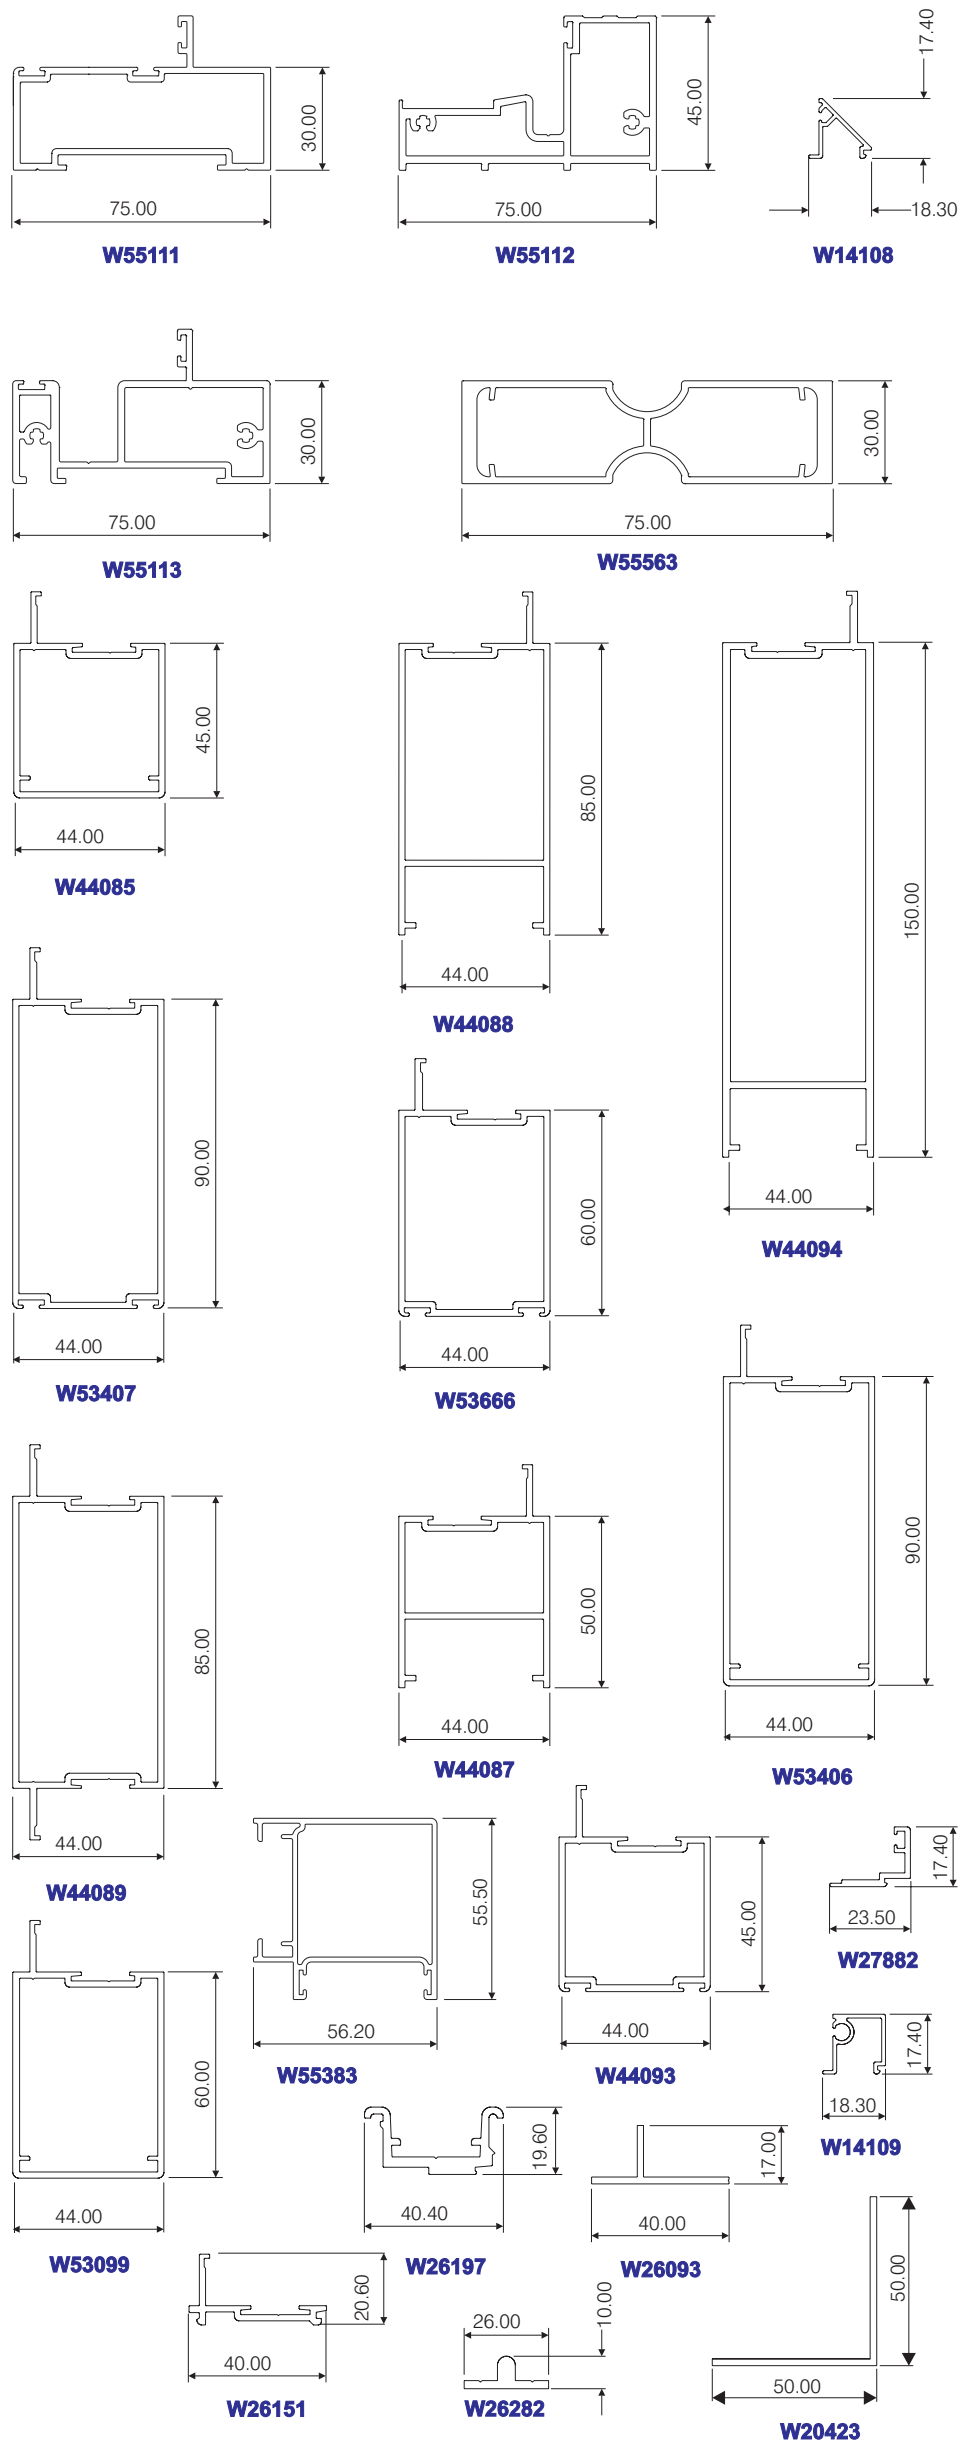

# CLIP44 VISTAFOLD WALL CHART

## Sliding - Folding Without Midrail